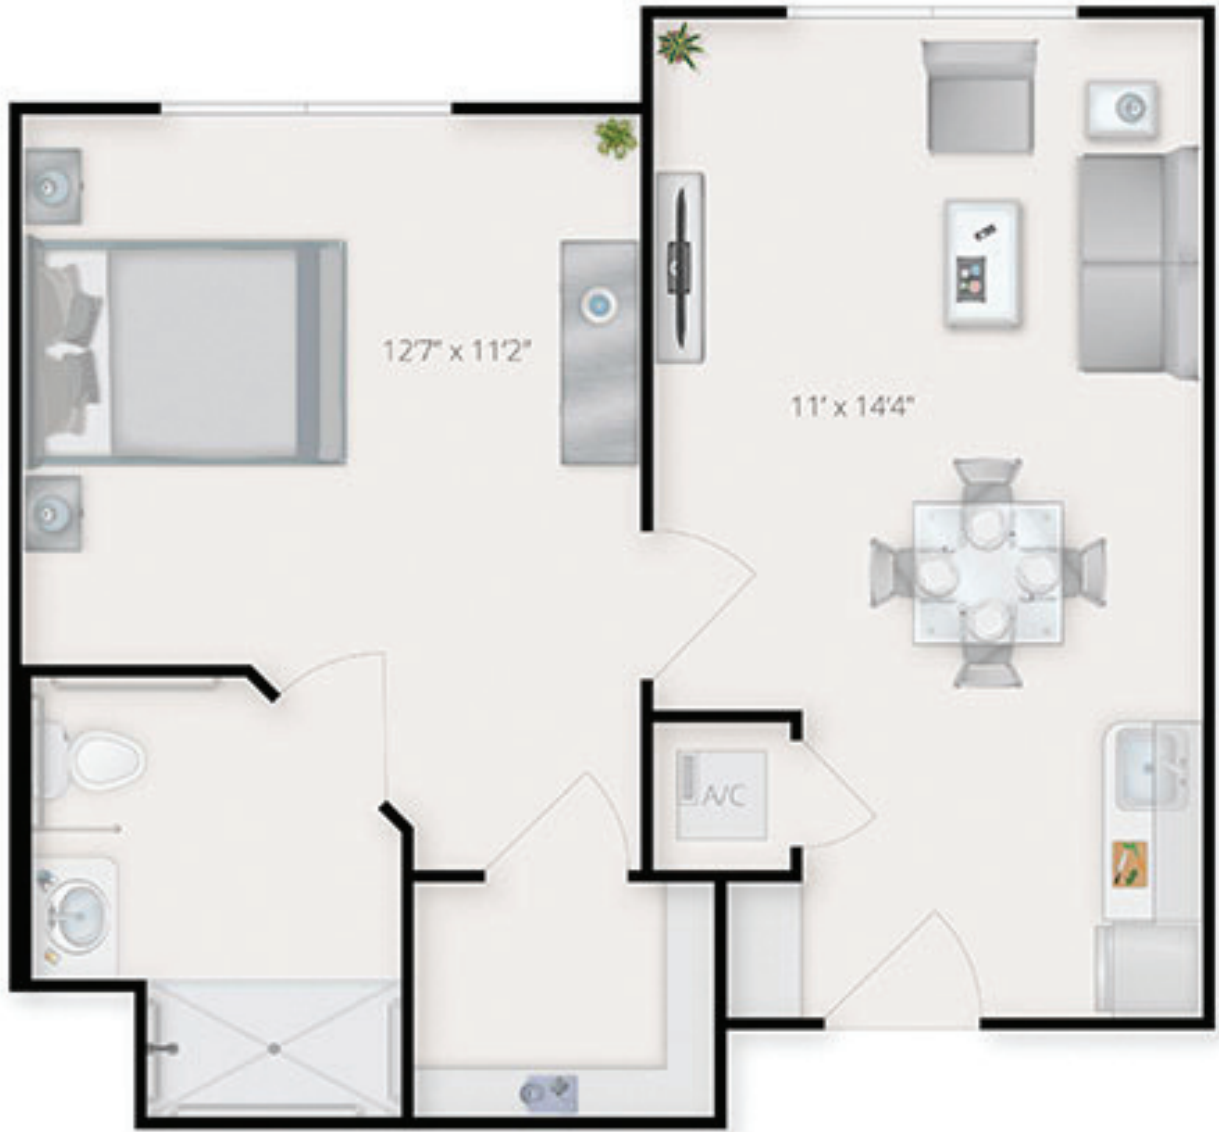

Assisted Living One Bedroom

THE PRESERVE
AT DUNEDIN

550 SQ FT

\$ _____

Assisted Living Facility #12158

Assisted Living Two Bedroom

THE PRESERVE
AT DUNEDIN

800 SQ FT

\$ _____

Assisted Living Facility #12158

Assisted Living One Bedroom Deluxe

THE PRESERVE
AT DUNEDIN

580 SQ FT

\$ _____

Assisted Living Facility #12158

Memory Care Co-Living Suite

THE PRESERVE
AT DUNEDIN

\$ _____

Assisted Living Facility #12158

Memory Care Private Studio

THE PRESERVE
AT DUNEDIN

300 SQ FT

\$ _____

Assisted Living Facility #12158