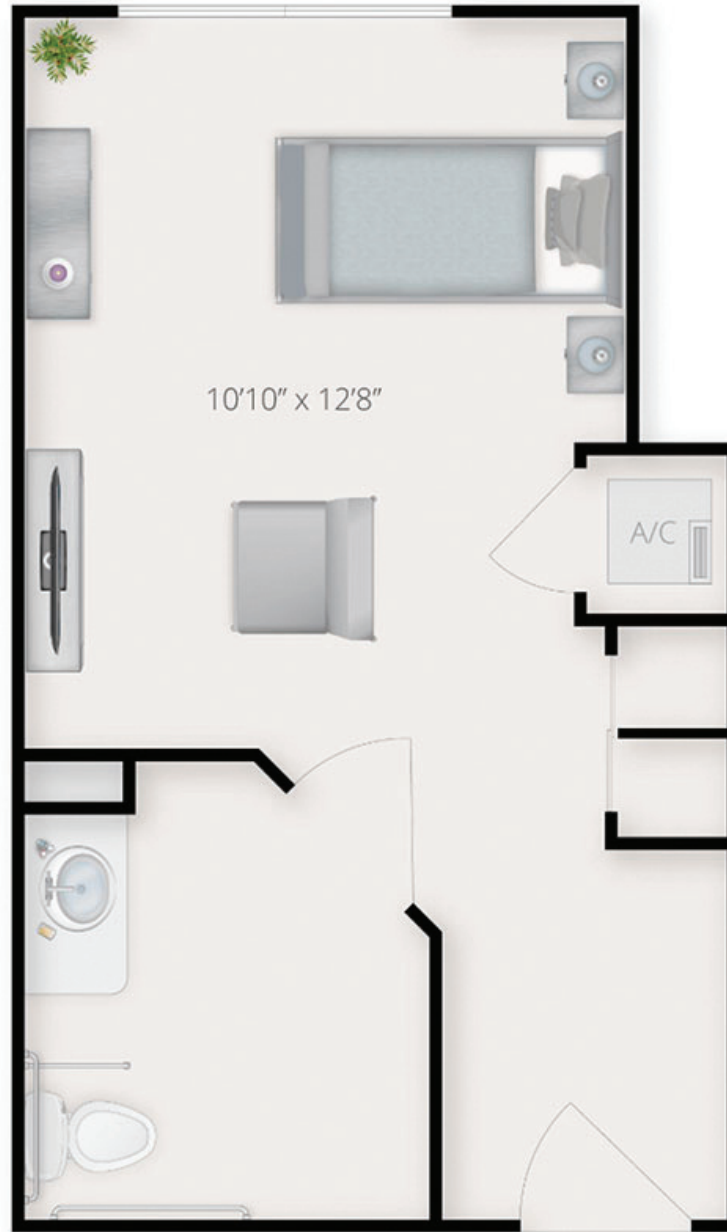

Assisted Living One Bedroom

THE PRESERVE
AT DUNEDIN

550 SQ FT

\$ _____

Assisted Living Facility #12158

Assisted Living Two Bedroom

THE PRESERVE
AT DUNEDIN

800 SQ FT

\$ _____

Assisted Living Facility #12158

Assisted Living One Bedroom Deluxe

THE PRESERVE
AT DUNEDIN

580 SQ FT

\$ _____

Assisted Living Facility #12158

Memory Care Co-Living Suite

THE PRESERVE
AT DUNEDIN

\$ _____

Assisted Living Facility #12158

Memory Care Private Studio

THE PRESERVE
AT DUNEDIN

300 SQ FT

\$ _____

Assisted Living Facility #12158