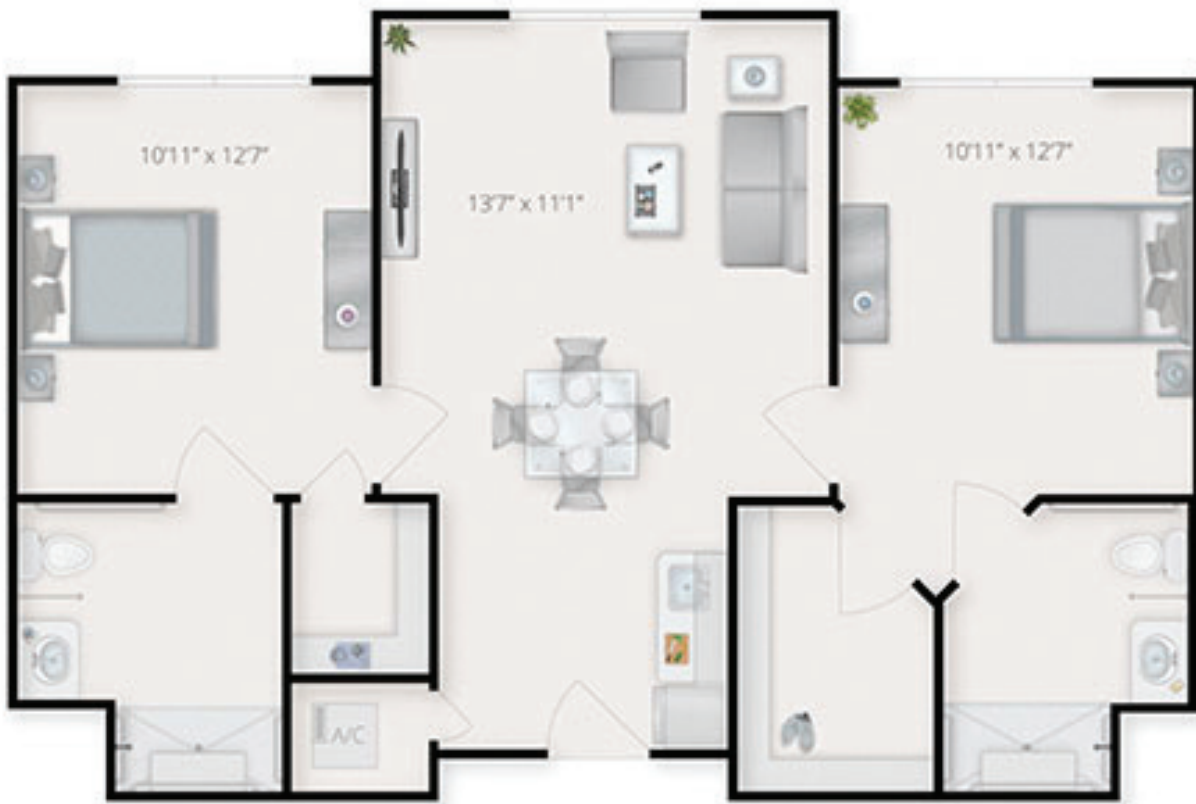

Assisted Living One Bedroom

THE PRESERVE
AT DUNEDIN

550 SQ FT

\$ _____

Assisted Living Facility #12158

Assisted Living Two Bedroom

THE PRESERVE
AT DUNEDIN

800 SQ FT

\$ _____

Assisted Living Facility #12158

Assisted Living One Bedroom Deluxe

THE PRESERVE
AT DUNEDIN

580 SQ FT

\$ _____

Assisted Living Facility #12158

Memory Care Co-Living Suite

THE PRESERVE
AT DUNEDIN

\$ _____

Assisted Living Facility #12158

Memory Care Private Studio

THE PRESERVE
AT DUNEDIN

300 SQ FT

\$ _____

Assisted Living Facility #12158