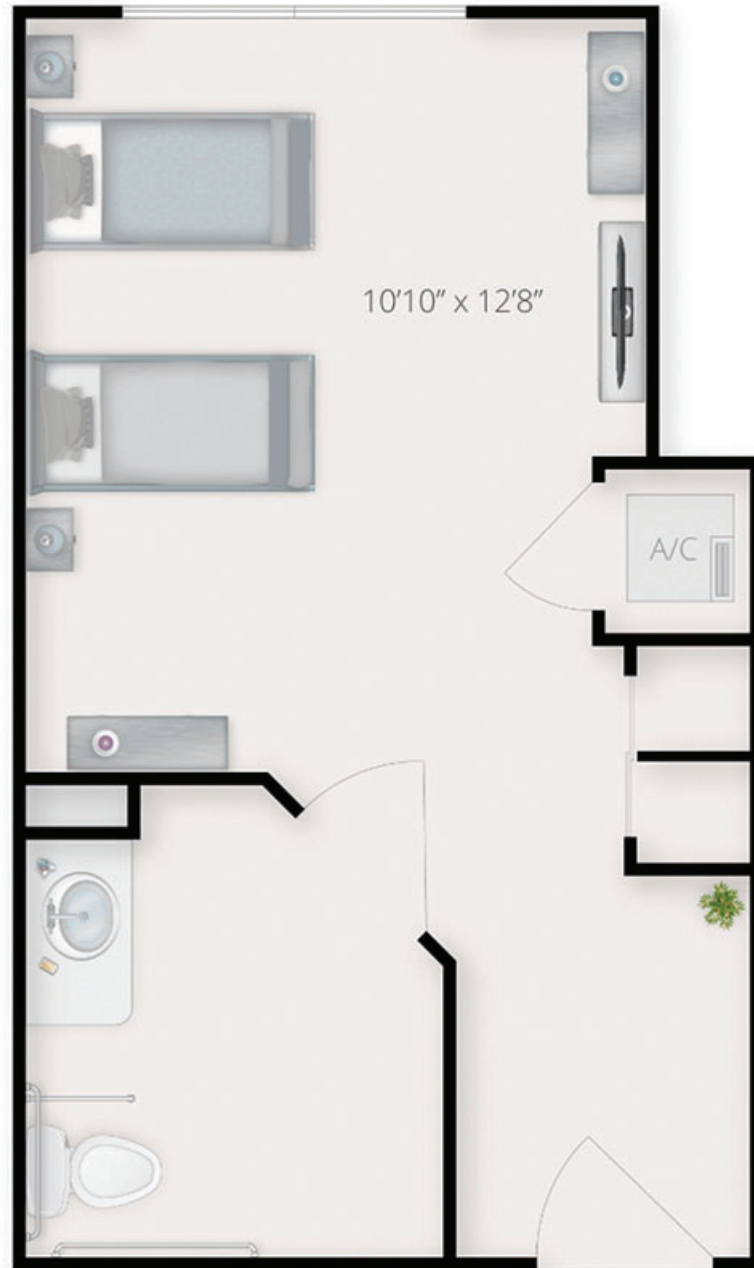

Assisted Living One Bedroom

THE PRESERVE
AT DUNEDIN

550 SQ FT

\$ _____

Assisted Living Facility #12158

Assisted Living Two Bedroom

THE PRESERVE
AT DUNEDIN

800 SQ FT

\$ _____

Assisted Living Facility #12158

Assisted Living One Bedroom Deluxe

THE PRESERVE
AT DUNEDIN

580 SQ FT

\$ _____

Assisted Living Facility #12158

Memory Care Co-Living Suite

THE PRESERVE
AT DUNEDIN

\$ _____

Assisted Living Facility #12158

Memory Care Private Studio

THE PRESERVE
AT DUNEDIN

300 SQ FT

\$ _____

Assisted Living Facility #12158